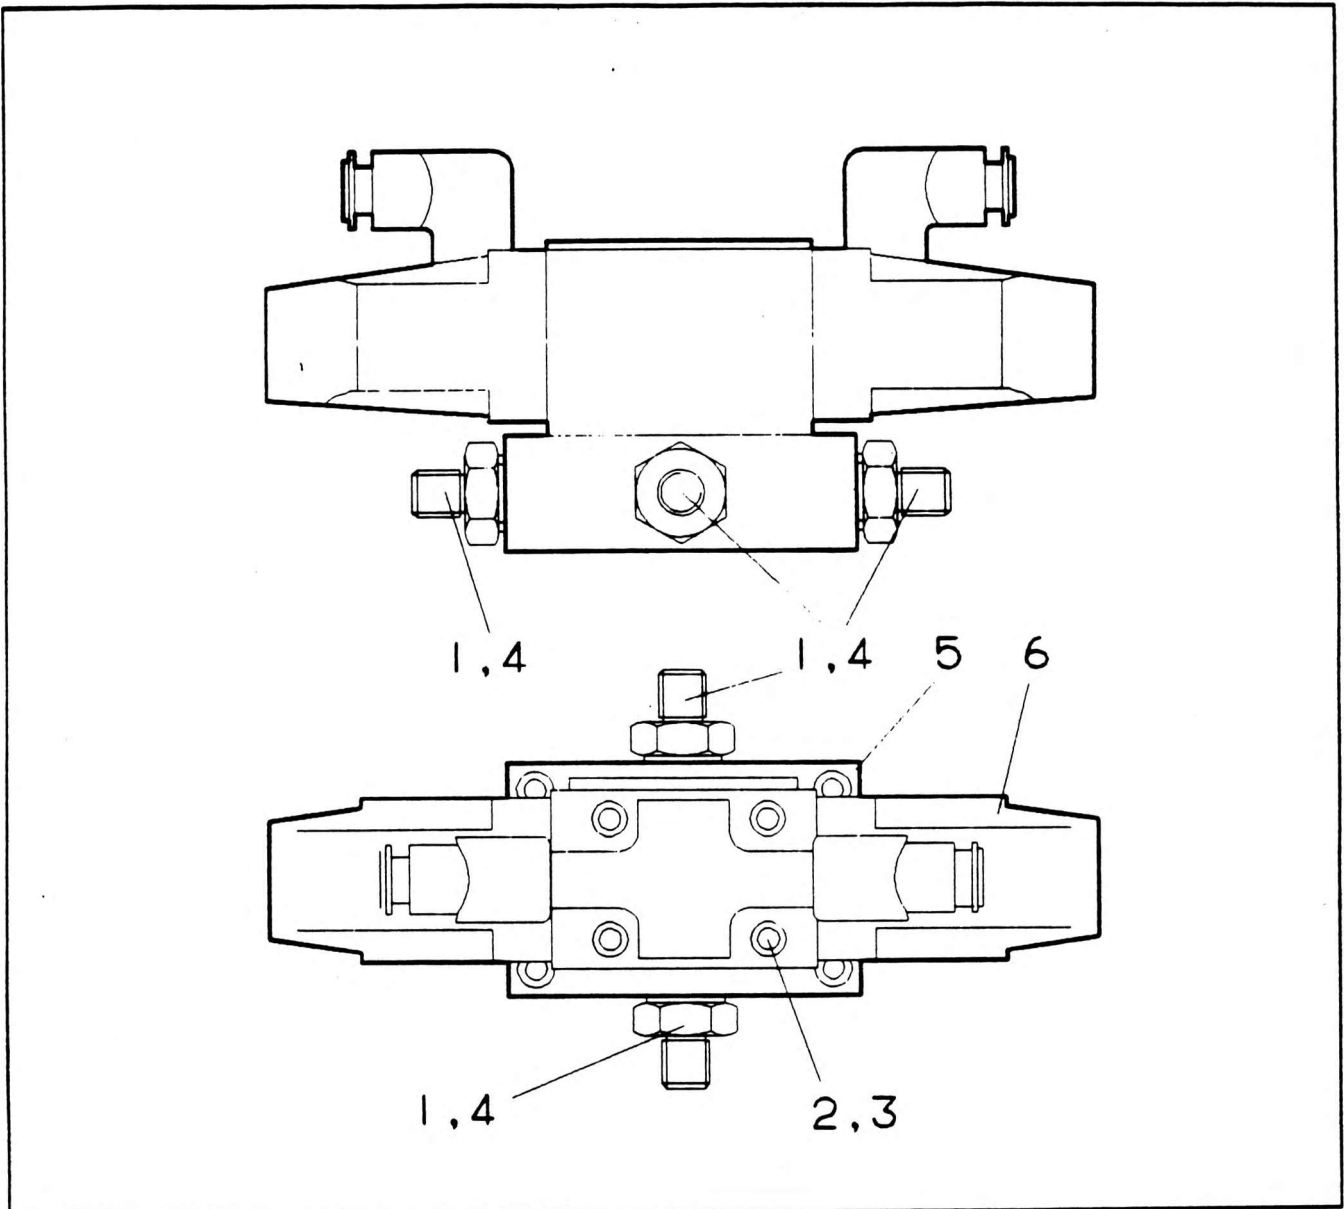

BALLAST REMOVAL SOLENOID VALVE ASSEMBLY

NO.	PART NO.	QTY.	DESCRIPTION	NO.	PART NO.	QTY.	DESCRIPTION
1	7-443-991181	4	Adaptor $\frac{3}{8}$ " BSP				
2	7067217	4	Washer Spring M5				
3	7097615	4	Socket Head Cap Screw M5 x 50 Long				
4	7355204	4	Seal $\frac{3}{8}$ " BSP				
5	8592964	1	Solenoid Subplate				
6 +	8867492	1	Valve Control				
7	7097613	4	Screw Socket Head Cap M5 x 335 Long				